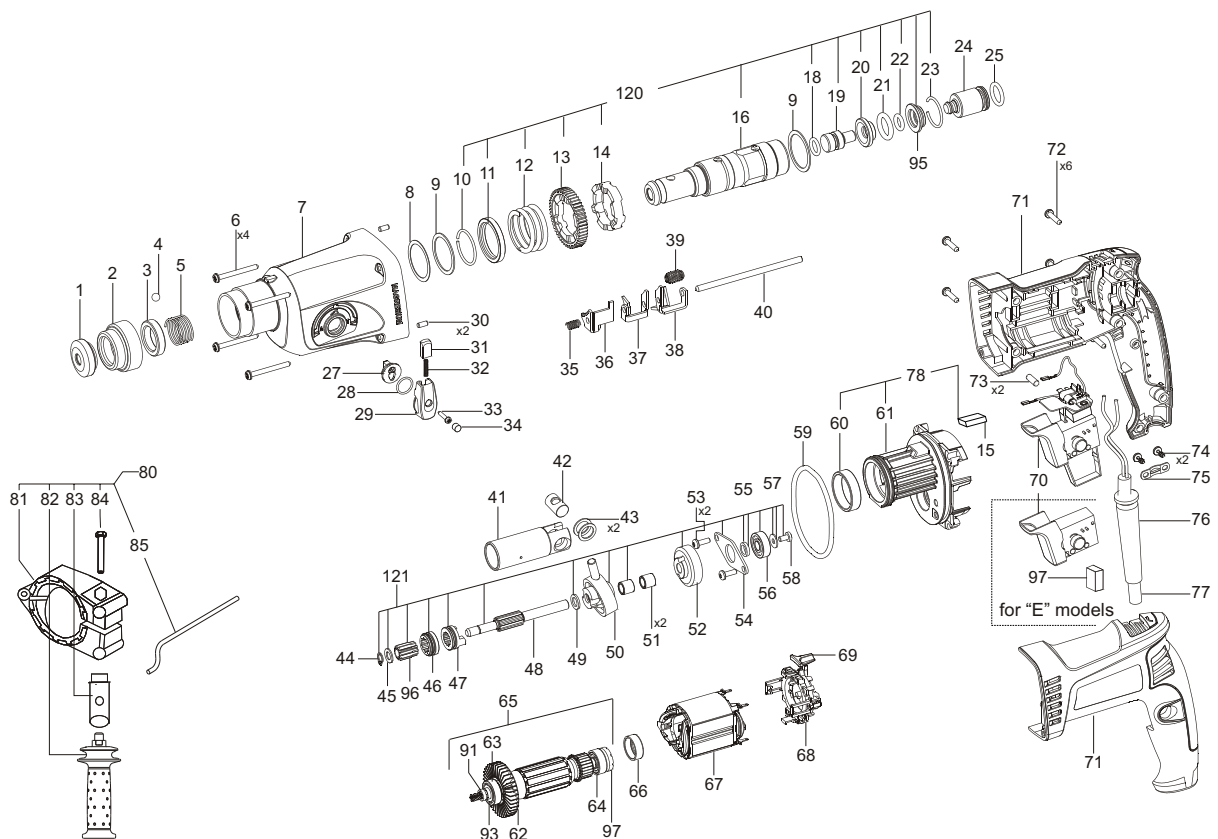

* - till 27.Apr.2014; ** - till 28.Nov.2013

141604

142832